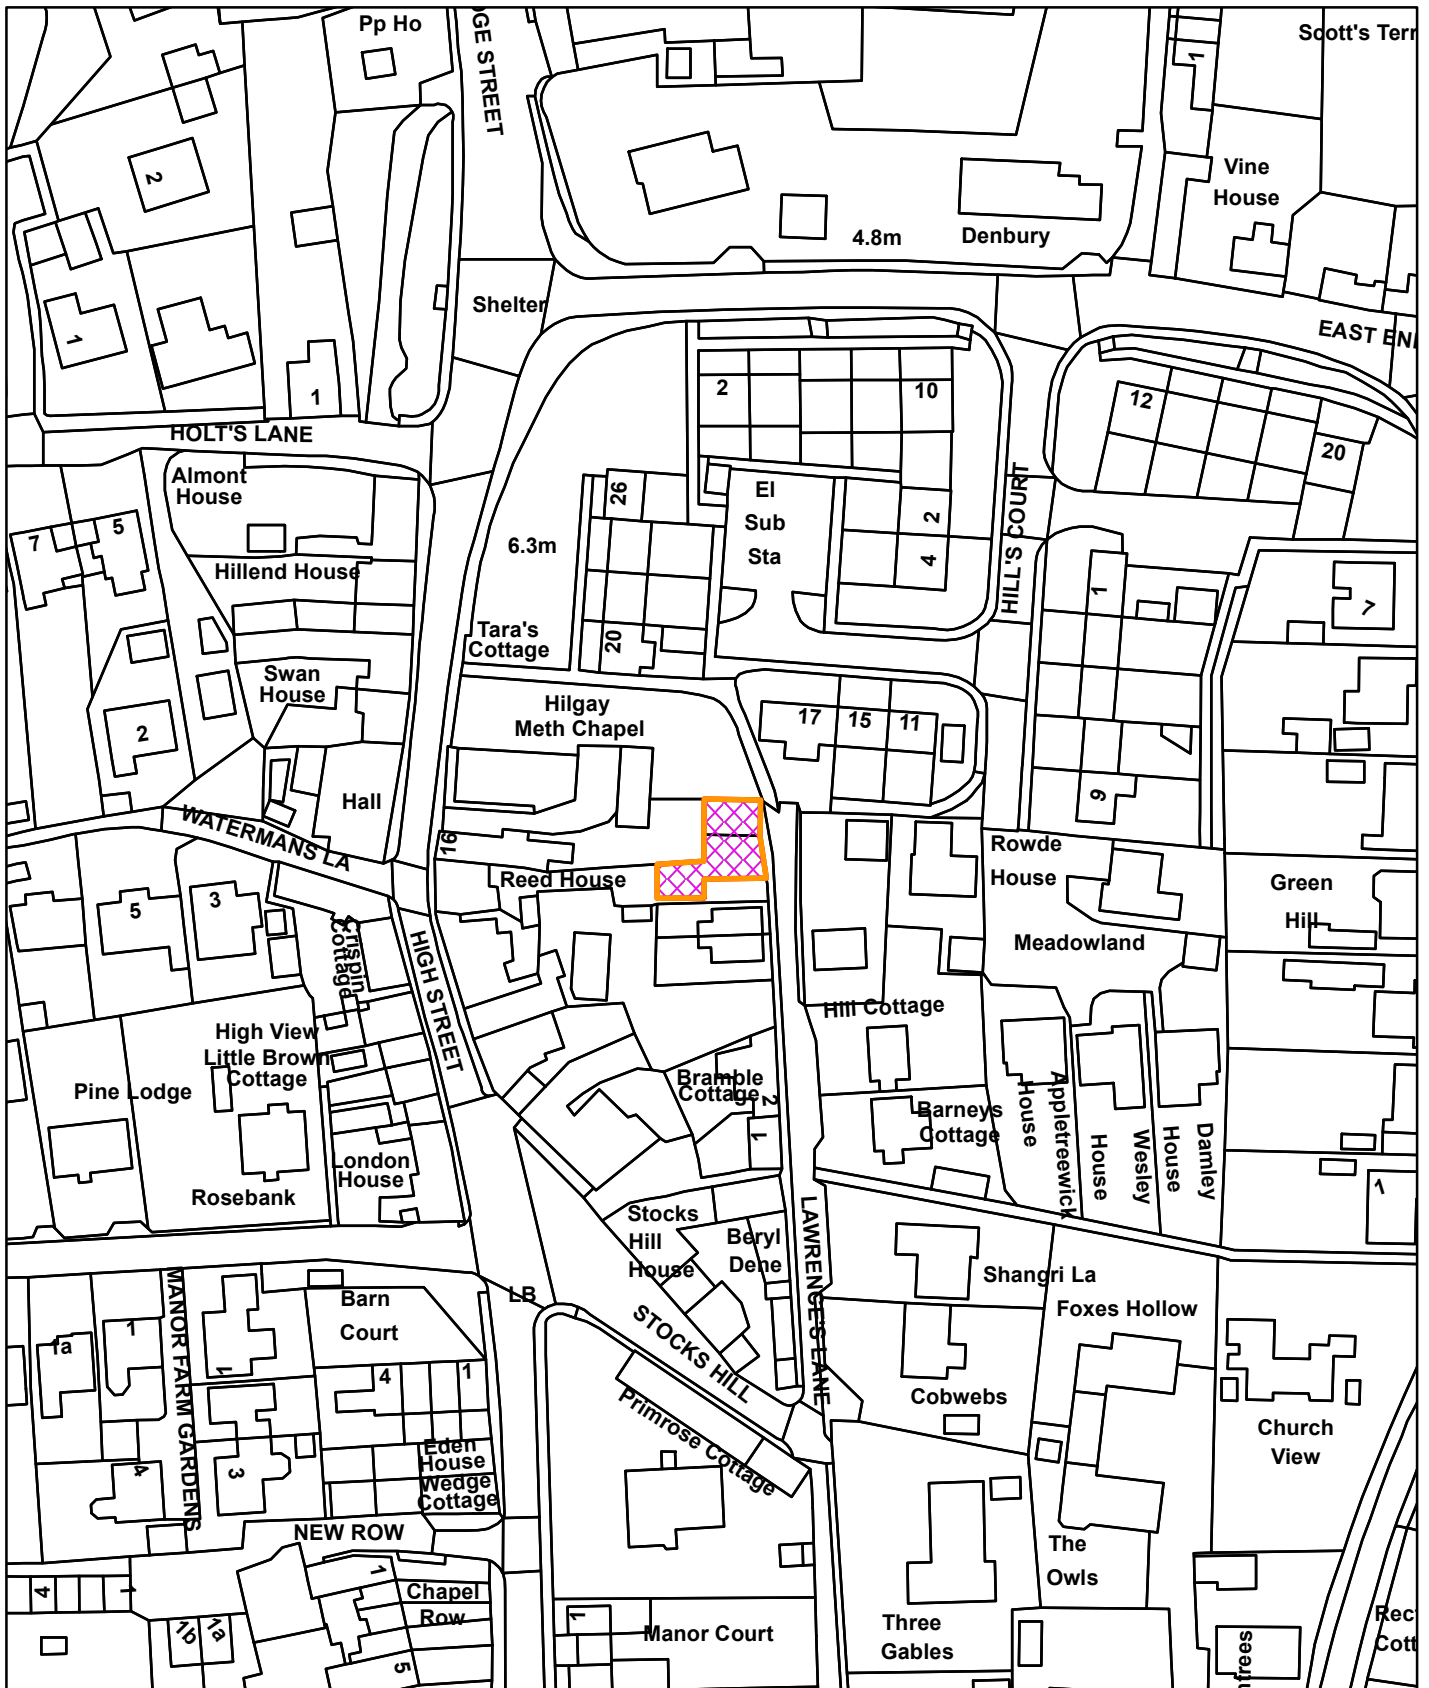

22/02008/F

Land To The Rear of Reed House High Street Hilgay Downham Market PE38 0LH

© Crown copyright and database rights 2022  
Ordnance Survey 100024314

24/01/2023